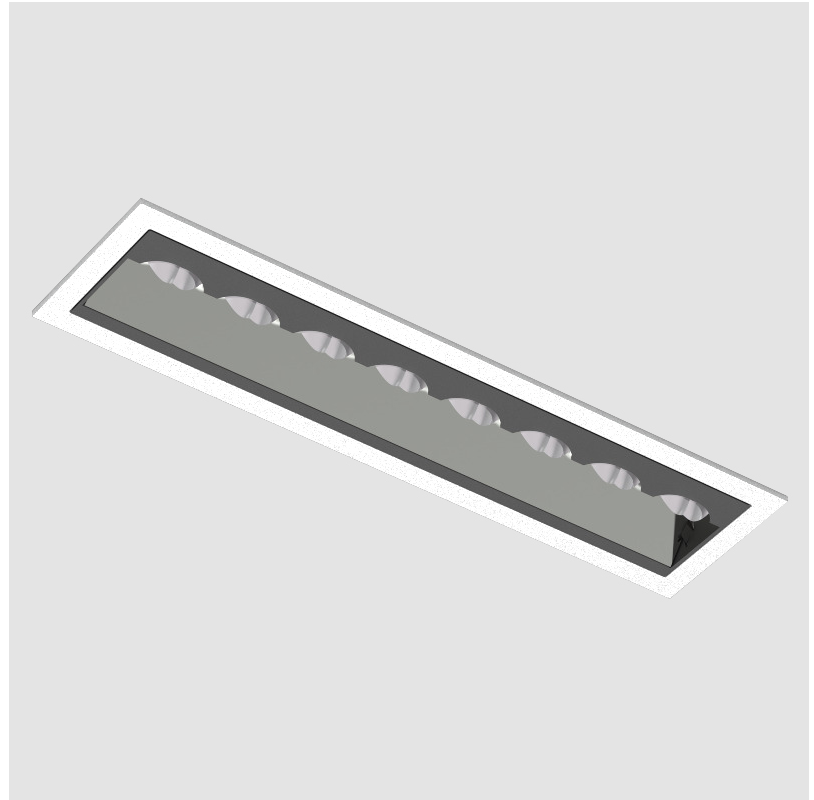

GENERAL

Series: Magiq Hollow Wallwash
Subseries: Magiq Hollow Wallwash
Brand: Prolicht
Division: Architectural
Mounting Type: Recessed
Mounting Location: Ceiling
Subcategory: Wallwash

PHYSICAL

Shape: Rectangle
Length (mm): 177
Length (in): 6 15/16
Width (mm): 45
Width (in): 1 3/4
Height (mm): 64
Height (in): 2 1/2
Ceiling Thickness (mm): 5 - 30
Ceiling Thickness (in): 1/16 - 1 3/16
Min. Recessing Depth (mm): 100
Min. Recessing Depth (in): 3 15/16
Light Distribution: Downlight
Fixture Finish: SSR / BKV / CWI / CRY / HAB / UFT / ITA / RUA / FTG / MYG / LOD / PUS / FRO / FUP / KIA / POP / BLS / SPG / MEY / GOH / GUM / CHC / COM / ABZ / JAG / OBR / MOS / ROR
Fixture Material: Aluminum Die Cast
Cut-out Measurements: 170mm / 6 11/16" x 38mm / 1 1/2"

OPTICAL

RATINGS AND CERTIFICATIONS

Certified By: CSA Certified to UL and CSA Standards
IP rating: IP20

100mm
3 15/16"

5 - 30 mm
3/16" - 1 3/16"

170mm x 38mm
6 11/16" x 1 1/2"

MAGIQ HOLLOW WALLWASH RECESSED

A35582-

GENERAL

Series: Magiq Hollow Wallwash
Subseries: Magiq Hollow Wallwash Korona
Brand: Prolicht
Division: Architectural
Mounting Type: Recessed
Mounting Location: Ceiling
Subcategory: Wallwash

PHYSICAL

Shape: Rectangle
Length (mm): 177
Length (in): 6 ¹⁵ / ₁₆
Width (mm): 45
Width (in): 1 ³ / ₄
Height (mm): 64
Height (in): 2 ¹ / ₂
Ceiling Thickness (mm): 5 - 30
Min. Recessing Depth (mm): 100
Min. Recessing Depth (in): 3 ¹⁵ / ₁₆
Light Distribution: Downlight
Weight (kg): 0.395
Weight (lbs): 0.87
Fixture Finish: SSR / BKV / CWI / CRY / HAB / UFT / ITA / RUA / FTG / MYG / LOD / PUS / FRO / FUP / KIA / POP / BLS / SPG / MEY / GOH / GUM / CHC / COM / ABZ / JAG / OBR / MOS / ROR
Holder Finish: WHI / BLK
Fixture Material: Aluminum Die Cast