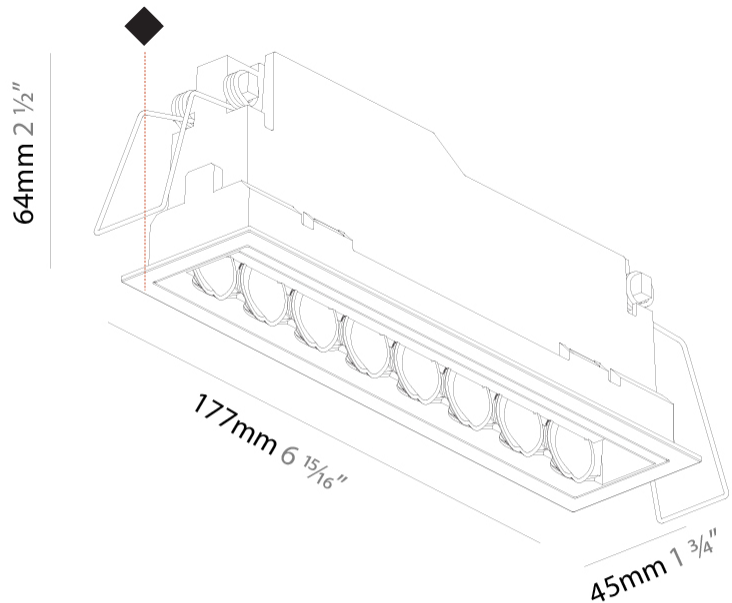

GENERAL

Series: Magiq Hollow Wallwash
 Subseries: Magiq Hollow Wallwash
 Brand: Prolicht
 Division: Architectural
 Mounting Type: Recessed
 Mounting Location: Ceiling
 Subcategory: Wallwash

PHYSICAL

Shape: Rectangle
 Length (mm): 177
 Length (in): 6 ¹⁵/₁₆
 Width (mm): 45
 Width (in): 1 ³/₄
 Height (mm): 64
 Height (in): 2 ¹/₂
 Ceiling Thickness (mm): 5 - 30
 Ceiling Thickness (in): 1/16 - 1 ³/₁₆
 Min. Recessing Depth (mm): 100
 Min. Recessing Depth (in): 3 ¹⁵/₁₆
 Light Distribution: Downlight
 Fixture Finish: SSR / BKV / CWI / CRY / HAB / UFT / ITA / RUA / FTG / MYG / LOD / PUS / FRO / FUP / KIA / POP / BLS / SPG / MEY / GOH / GUM / CHC / COM / ABZ / JAG / OBR / MOS / ROR
 Fixture Material: Aluminum Die Cast
 Cut-out Measurements: 170mm / 6 11/16" x 38mm / 1 1/2"

OPTICAL

RATINGS AND CERTIFICATIONS

Certified By: CSA Certified to UL and CSA Standards
 IP rating: IP20

100mm
3 ¹⁵/₁₆"

5 - 30 mm
³/₁₆" - 1 ³/₁₆"

170mm x 38mm
6 ¹¹/₁₆" x 1 ¹/₂"

MAGIQ HOLLOW WALLWASH RECESSED