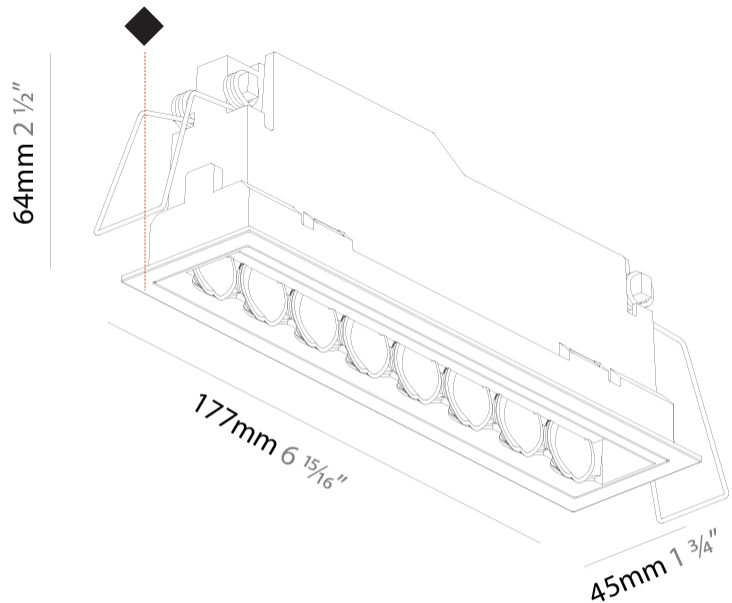

GENERAL

Series: Magiq Hollow Wallwash
Subseries: Magiq Hollow Wallwash
Brand: Prolicht
Division: Architectural
Mounting Type: Recessed
Mounting Location: Ceiling
Subcategory: Wallwash

PHYSICAL

Shape: Rectangle
Length (mm): 177
Length (in): 6 15/16
Width (mm): 45
Width (in): 1 3/4
Height (mm): 64
Height (in): 2 1/2
Ceiling Thickness (mm): 5 - 30
Ceiling Thickness (in): 1/16 - 1 3/16
Min. Recessing Depth (mm): 100
Min. Recessing Depth (in): 3 15/16
Light Distribution: Downlight
Fixture Finish: SSR / BKV / CWI / CRY / HAB / UFT / ITA / RUA / FTG / MYG / LOD / PUS / FRO / FUP / KIA / POP / BLS / SPG / MEY / GOH / GUM / CHC / COM / ABZ / JAG / OBR / MOS / ROR
Fixture Material: Aluminum Die Cast
Cut-out Measurements: 170mm / 6 11/16" x 38mm / 1 1/2"

OPTICAL

RATINGS AND CERTIFICATIONS

Certified By: CSA Certified to UL and CSA Standards
IP rating: IP20

100mm
3 15/16"

5 - 30 mm
3/16" - 1 3/16"

170mm x 38mm
6 11/16" x 1 1/2"

MAGIQ HOLLOW WALLWASH RECESSED

A35582-