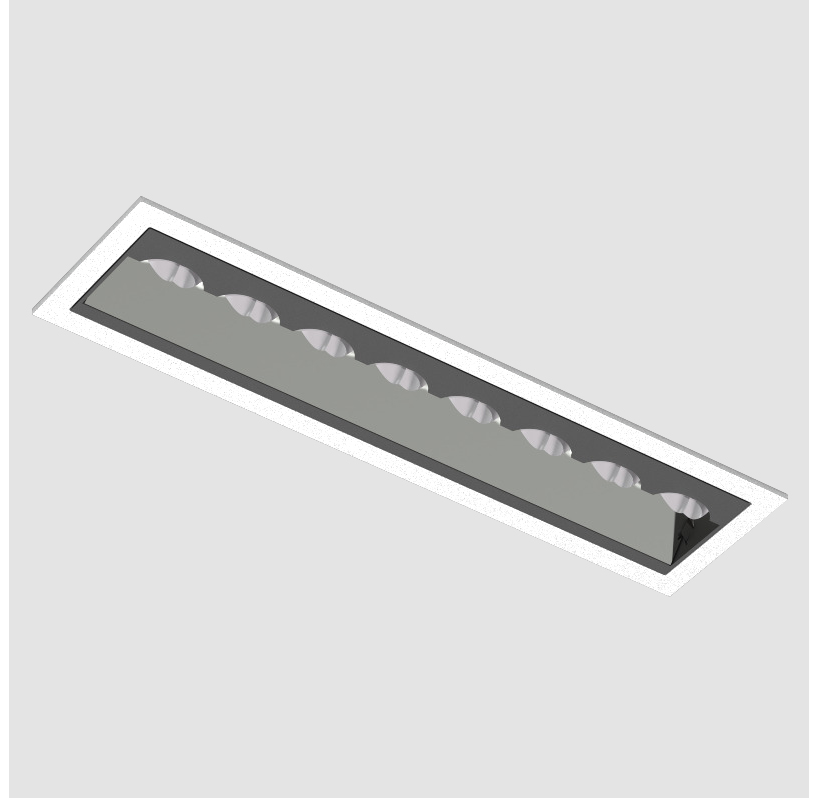

MAGIQ HOLLOW WALLWASH RECESSED

A35582-

base number Color Finishes Finish
 Temperature (Diamond) Options

- To build a product code in our configurator select the specify button on the base model # product page
- To build a manual product code on this datasheet choose from the options listed below in blue font and add the suffix to the base model #

GENERAL

Series: Magiq Hollow Wallwash
 Subseries: Magiq Hollow Wallwash
 Brand: Prolicht
 Division: Architectural
 Mounting Type: Recessed
 Mounting Location: Ceiling
 Subcategory: Wallwash

PHYSICAL

Shape: Rectangle
 Length (mm): 177
 Length (in): 6 ¹⁵/₁₆
 Width (mm): 45
 Width (in): 1 ³/₄
 Height (mm): 64
 Height (in): 2 ¹/₂
 Ceiling Thickness (mm): 5 - 30
 Ceiling Thickness (in): 1/16 - 1 ³/₁₆
 Min. Recessing Depth (mm): 100
 Min. Recessing Depth (in): 3 ¹⁵/₁₆
 Light Distribution: Downlight
 Fixture Finish: SSR / BKV / CWI / CRY / HAB / LAG / UFT / ITA / RUA / RUR / MIC / FTG / MYG / TWT / LOD / PUS / FRO / FUP / KIA / POP / BLS / SPG / MEY / GOH / GUM / CHC / COM / ABZ / JAG / OBR / MOS / ROR
 Fixture Material: Aluminum Die Cast
 Cut-out Measurements: 170mm / 6 11/16" x 38mm / 1 1/2"

OPTICAL

RATINGS AND CERTIFICATIONS

Certified By: CSA Certified to UL and CSA Standards
 IP rating: IP20

100mm
3 15/16"

5 - 30 mm
3/16" - 1 3/16"

170mm x 38mm
6 11/16" x 1 1/2"

MAGIQ HOLLOW WALLWASH RECESSED

Shape: Rectangle
 Length (mm): 177
 Length (in): 6 ¹⁵/₁₆
 Width (mm): 45
 Width (in): 1 ³/₄
 Height (mm): 64
 Height (in): 2 ¹/₂
 Ceiling Thickness (mm): 5 - 30
 Min. Recessing Depth (mm): 100
 Min. Recessing Depth (in): 3 ¹⁵/₁₆
 Light Distribution: Downlight
 Weight (kg): 0.395
 Weight (lbs): 0.87
 Fixture Finish: SSR / BKV / CWI / CRY / HAB / LAG / UFT / ITA / RUA / RUR / MIC / FTG / MYG / TWT / LOD / PUS / FRO / FUP / KIA / POP / BLS / SPG / MEY / GOH / GUM / CHC / COM / ABZ / JAG / OBR / MOS / ROR