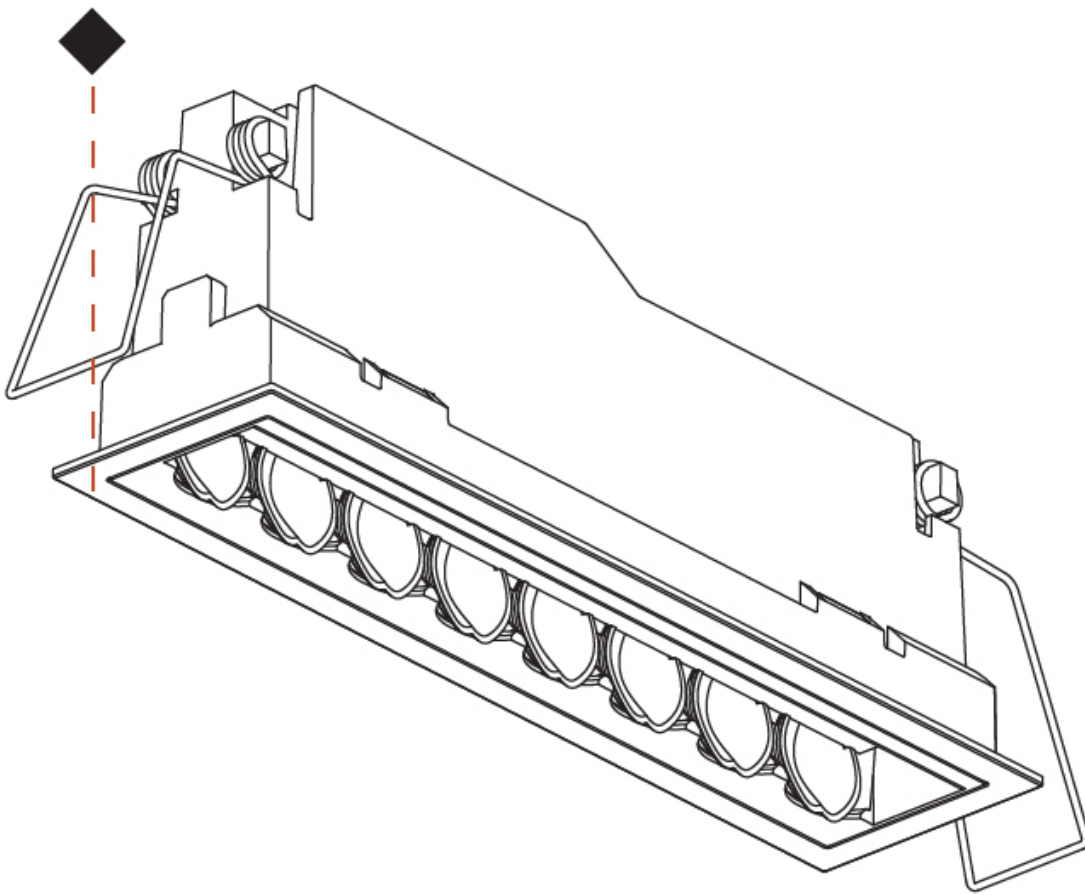

MAGIQ HOLLOW WALLWASH RECESSED

A35582-

PROJECT	_____
TYPE	_____
SPECIFIER	_____
QUANTITY	_____
DATE	_____