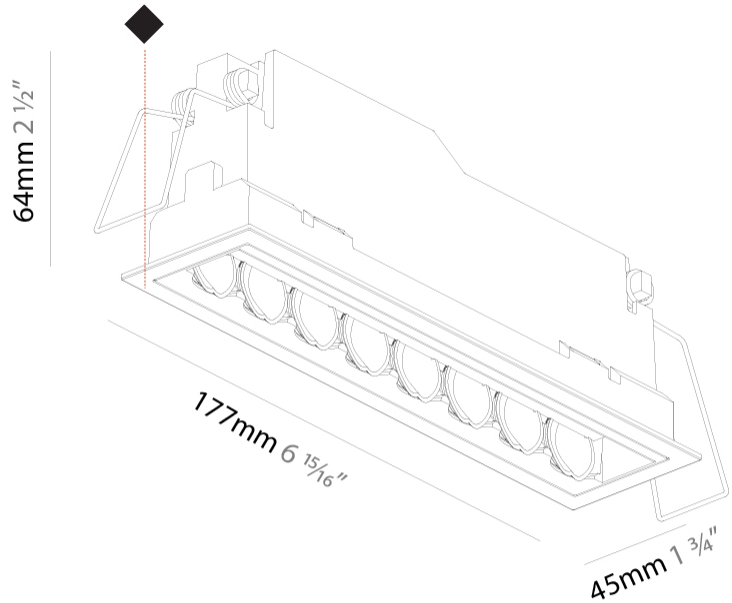

GENERAL

Series: Magiq Hollow Wallwash
 Subseries: Magiq Hollow Wallwash
 Brand: Prolicht
 Division: Architectural
 Mounting Type: Recessed
 Mounting Location: Ceiling
 Subcategory: Wallwash

PHYSICAL

Shape: Rectangle
 Length (mm): 177
 Length (in): 6 ¹⁵/₁₆
 Width (mm): 45
 Width (in): 1 ³/₄
 Height (mm): 64
 Height (in): 2 ¹/₂
 Ceiling Thickness (mm): 5 - 30
 Ceiling Thickness (in): 1/16 - 1 ³/₁₆
 Min. Recessing Depth (mm): 100
 Min. Recessing Depth (in): 3 ¹⁵/₁₆
 Light Distribution: Downlight
 Fixture Finish: SSR / BKV / CWI / CRY / HAB / LAG / UFT / ITA / RUA / RUR / MIC / FTG / MYG / TWT / LOD / PUS / FRO / FUP / KIA / POP / BLS / SPG / MEY / GOH / GUM / CHC / COM / ABZ / JAG / OBR / MOS / ROR
 Fixture Material: Aluminum Die Cast
 Cut-out Measurements: 170mm / 6 11/16" x 38mm / 1 1/2"

OPTICAL

RATINGS AND CERTIFICATIONS

Certified By: CSA Certified to UL and CSA Standards
 IP rating: IP20

100mm
3 15/16"

5 - 30 mm
3/16" - 1 3/16"

170mm x 38mm
6 11/16" x 1 1/2"

MAGIQ HOLLOW WALLWASH RECESSED

Shape: Rectangle
 Length (mm): 177
 Length (in): 6 ¹⁵/₁₆
 Width (mm): 45
 Width (in): 1 ³/₄
 Height (mm): 64
 Height (in): 2 ¹/₂
 Ceiling Thickness (mm): 5 - 30
 Min. Recessing Depth (mm): 100
 Min. Recessing Depth (in): 3 ¹⁵/₁₆
 Light Distribution: Downlight
 Weight (kg): 0.395
 Weight (lbs): 0.87
 Fixture Finish: SSR / BKV / CWI / CRY / HAB / LAG / UFT / ITA / RUA / RUR / MIC / FTG / MYG / TWT / LOD / PUS / FRO / FUP / KIA / POP / BLS / SPG / MEY / GOH / GUM / CHC / COM / ABZ / JAG / OBR / MOS / ROR