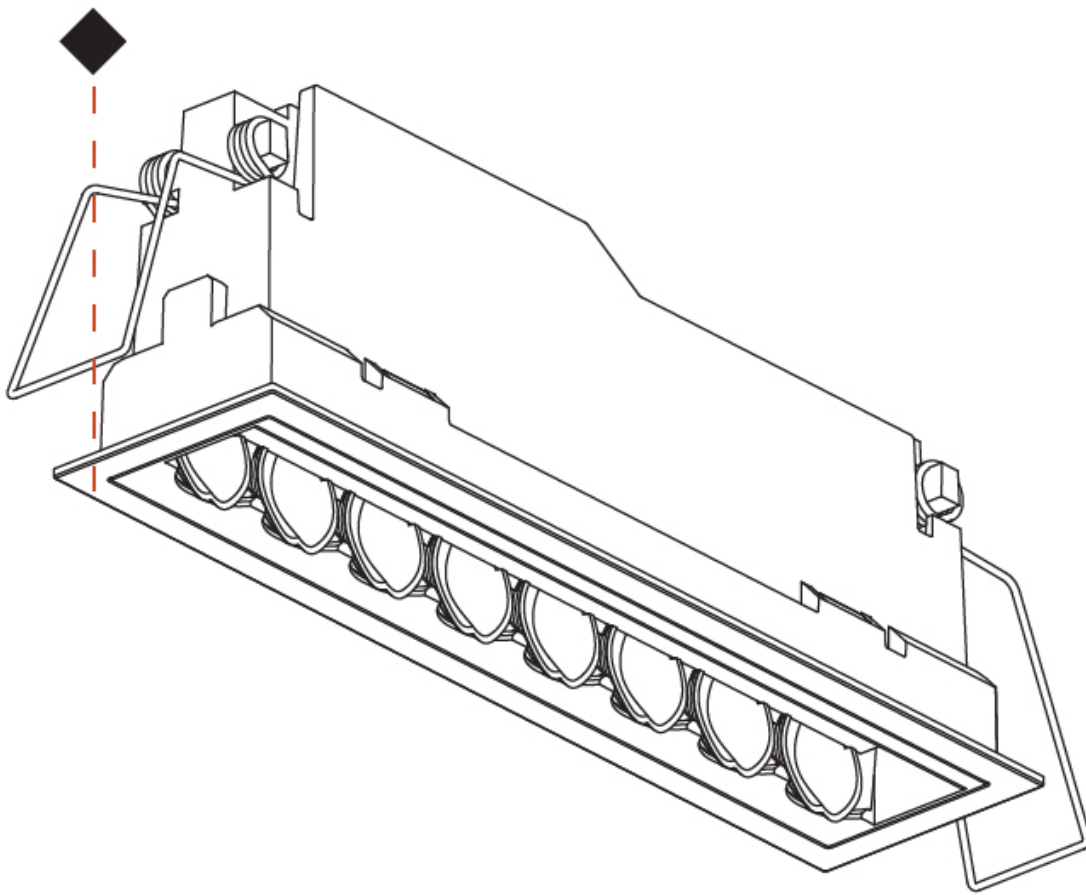

MAGIQ HOLLOW WALLWASH RECESSED

A35582-

PROJECT _____

TYPE _____

SPECIFIER _____

QUANTITY _____

DATE _____

A