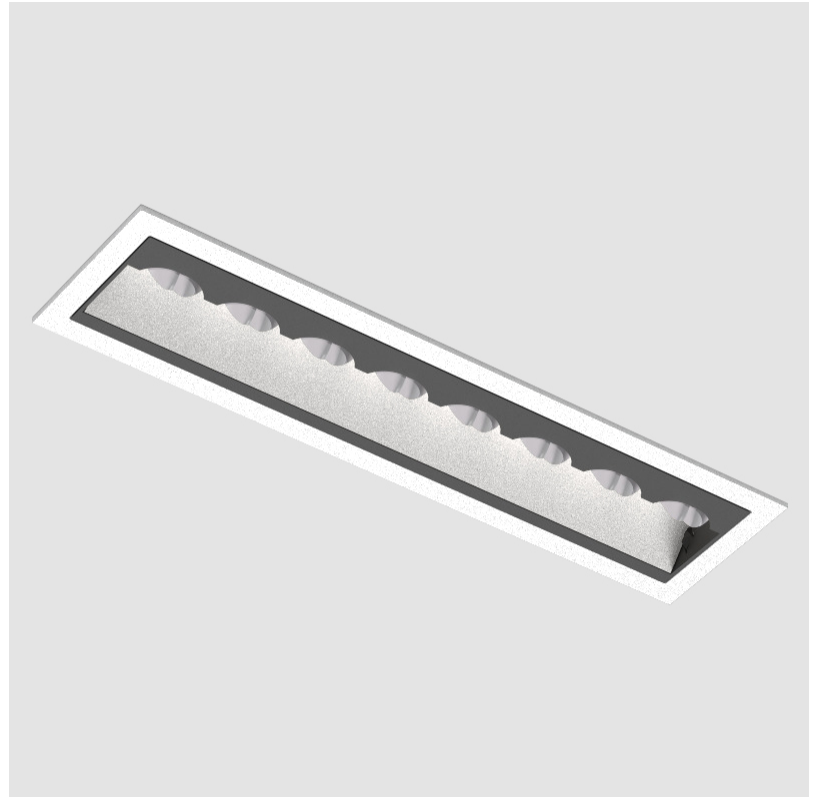

GENERAL

Series: Magiq Hollow Wallwash
Subseries: Magiq Hollow Wallwash Korona
Brand: Prolicht
Division: Architectural
Mounting Type: Recessed
Mounting Location: Ceiling
Subcategory: Wallwash

PHYSICAL

Shape: Rectangle
Length (mm): 177
Length (in): 6 ¹⁵/₁₆
Width (mm): 45
Width (in): 1 ³/₄
Height (mm): 64
Height (in): 2 ¹/₂
Ceiling Thickness (mm): 5 - 30
Min. Recessing Depth (mm): 100
Min. Recessing Depth (in): 3 ¹⁵/₁₆
Light Distribution: Downlight
Weight (kg): 0.395
Weight (lbs): 0.87
Fixture Finish: SSR / BKV / CWI / CRY / HAB / LAG / UFT / ITA / RUA / RUR / MIC / FTG / MYG / TWT / LOD / PUS / FRO / FUP / KIA / POP / BLS / SPG / MEY / GOH / GUM / CHC / COM / ABZ / JAG / OBR / MOS / ROR

Holder Finish: WHI / BLK
Fixture Material: Aluminum Die Cast

ELECTRICAL

Lamp Type: LED (Zhaga Standard)
Input Wattage (W): 19
Total Output Wattage (W): 17.2
Dimming: Tri-Mode (Non-Dimming and Phase Dimming (120Vac only) and 0-10V Dimming)
Driver Included: No
Driver Location: Remote
Driver Type: Constant Current - Universal
Driver Class: Class 2
Input Voltage (V): 120 - 277
Constant Current (MA): 700

LED

Number of LEDs: 8
Color Temperature (°K): 2700 / 3000 / 3500 / 4000
Max. Delivered Lumen (lm): 1110 / 1180 / 1323 / 1350
CRI: >90 CRI
Efficiency (%): 82.3
Lamp Life (hrs): 50000

OPTICAL

RATINGS AND CERTIFICATIONS

Certified By: CSA Certified to UL and CSA Standards
IP rating: IP20