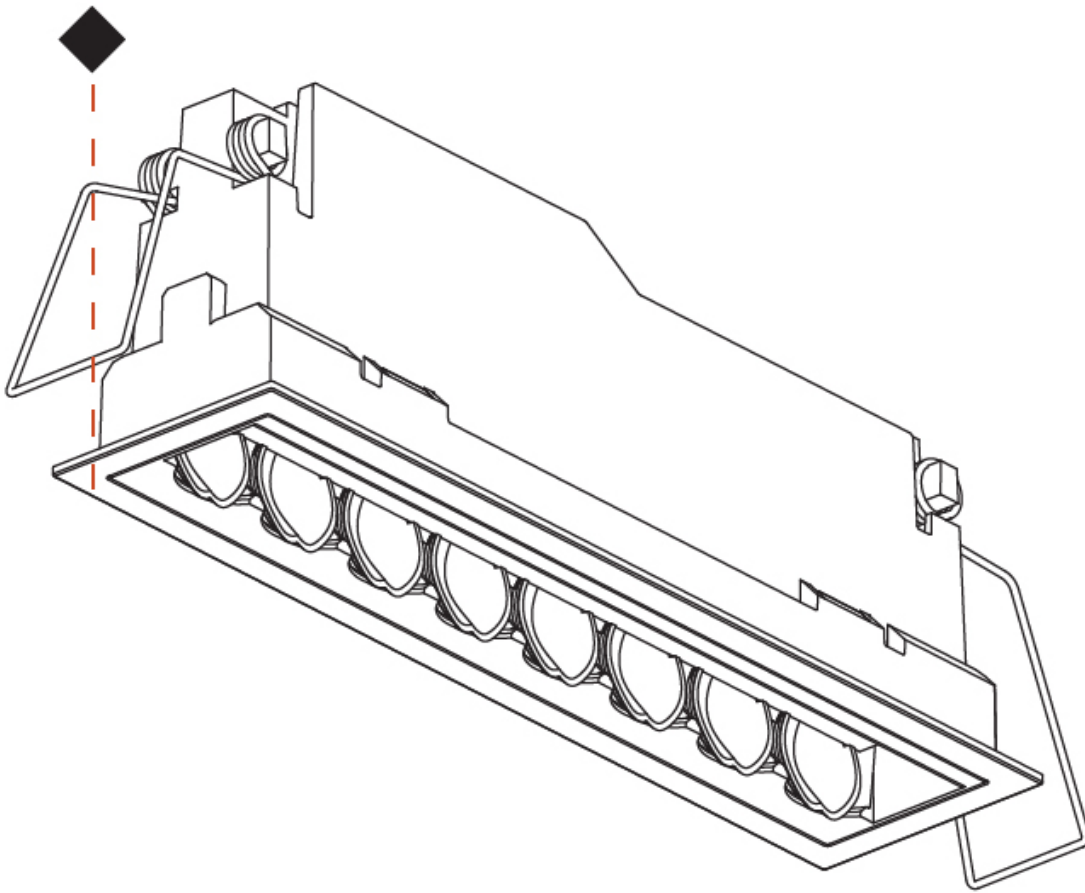

Certified By: CSA Certified to UL and CSA Standards
 IP rating: IP20

MAGIQ HOLLOW WALLWASH KORONA RECESSED

A35584-

PROJECT

TYPE

SPECIFIER

QUANTITY

DATE