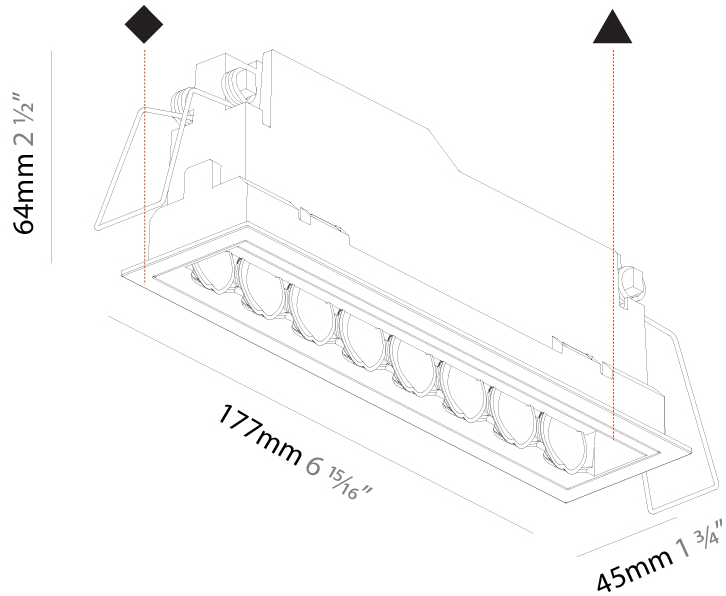

GENERAL

Series: Magiq Hollow Wallwash
Subseries: Magiq Hollow Wallwash Korona
Brand: Prolicht
Division: Architectural
Mounting Type: Recessed
Mounting Location: Ceiling
Subcategory: Wallwash

PHYSICAL

Shape: Rectangle
Length (mm): 177
Length (in): 6 ¹⁵/₁₆
Width (mm): 45
Width (in): 1 ³/₄
Height (mm): 64
Height (in): 2 ¹/₂
Ceiling Thickness (mm): 5 - 30
Min. Recessing Depth (mm): 100
Min. Recessing Depth (in): 3 ¹⁵/₁₆
Light Distribution: Downlight
Weight (kg): 0.395
Weight (lbs): 0.87
Fixture Finish: SSR / BKV / CWI / CRY / HAB / LAG / UFT / ITA / RUA / RUR / MIC / FTG / MYG / TWT / LOD / PUS / FRO / FUP / KIA / POP / BLS / SPG / MEY / GOH / GUM / CHC / COM / ABZ / JAG / OBR / MOS / ROR

Holder Finish: WHI / BLK
Fixture Material: Aluminum Die Cast

ELECTRICAL

Lamp Type: LED (Zhaga Standard)
Input Wattage (W): 19
Total Output Wattage (W): 17.2
Dimming: Tri-Mode (Non-Dimming and Phase Dimming (120Vac only) and 0-10V Dimming)
Driver Included: No
Driver Location: Remote
Driver Type: Constant Current - Universal
Driver Class: Class 2
Input Voltage (V): 120 - 277
Constant Current (MA): 700

LED

Number of LEDs: 8
Color Temperature (°K): 2700 / 3000 / 3500 / 4000
Max. Delivered Lumen (lm): 1110 / 1180 / 1323 / 1350
CRI: >90 CRI
Efficiency (%): 82.3
Lamp Life (hrs): 50000

OPTICAL

RATINGS AND CERTIFICATIONS

Certified By: CSA Certified to UL and CSA Standards
IP rating: IP20